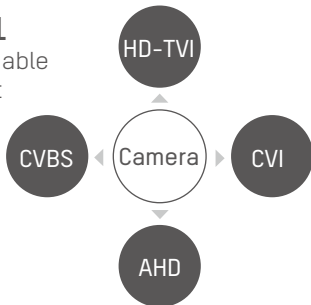

SUPERIOR COMPATIBILITY

Wide compatibility with various components is critical to customers. That's why HiLook has been designed to work with an extensive range of products for a multitude of application possibilities.

4 in 1
switchable
output