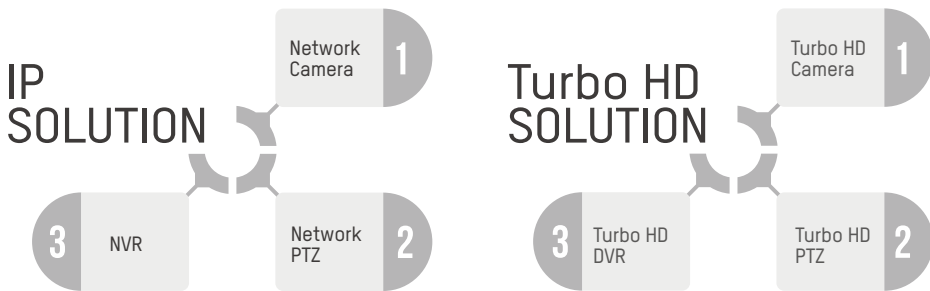

DIVERSE PRODUCT LINES FOR VARIOUS DEMANDS

HiLook offers an extensive portfolio of products and solutions to meet the wide range of user demands.

IP Solution: Network Cameras, Network PTZ Cameras, NVRs

Turbo HD Solution: Turbo HD Cameras, Turbo HD PTZ Cameras, Turbo HD DVRs

Transmission: Switches, Coaxial Cables, Network Cables

Expect even more product lines under the HiLook brand in the near future.