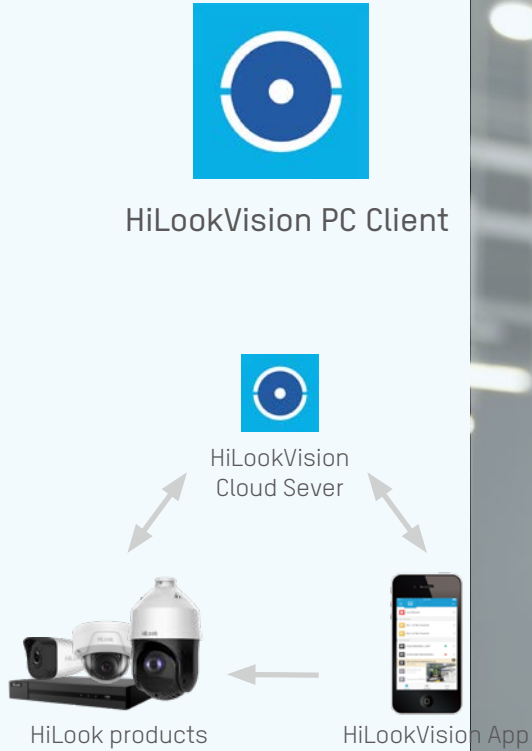

H.265+

HIKVISION'S OWN HIGH-EFFICIENCY CODEC

24-Hour recording file size (GB) comparing H.264, H.265, and H.265+

*Data was tested in a common scene; for reference only.

The H.265+ high-efficiency codec not only reduces bandwidth but also decreases storage requirements, improving overall system performance by up to 83%. Compared to H.265, H.265+ can double surveillance recording duration. And compared to H.264, it can support four times the number of video cameras – or more. HiLook saves you time and resources with H.265+.

HiLookVision PC Client and the HiLookVision App allow end-users to connect to HiLookVision Cloud Server for powerful device management. Users will enjoy live views from multiple cameras on a PC or via smartphone.

Download and install the HiLookVision app by searching "HiLookVision" in App Store or Google Play.

DISCRETE CHANNEL OUTPUT TO TWO MONITORS

Conventional channel output to one monitor

Discrete channel output to two monitors

Select HiLook NVR models feature separate video channel output to two monitors at the same time through unique interfaces. This ensures monitoring of multiple channels simultaneously, and each channel can be displayed in a sub-window large enough for viewers to clearly see sharp image details.