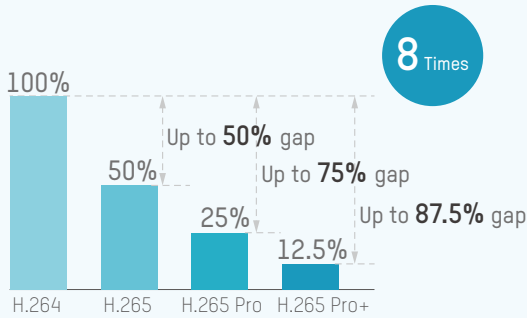

H.265 Pro+

SUPER COMPRESSIVE VIDEO CODING

Average 24-Hour recording file size comparing H.264, H.265, H.265 Pro and H.265 Pro+