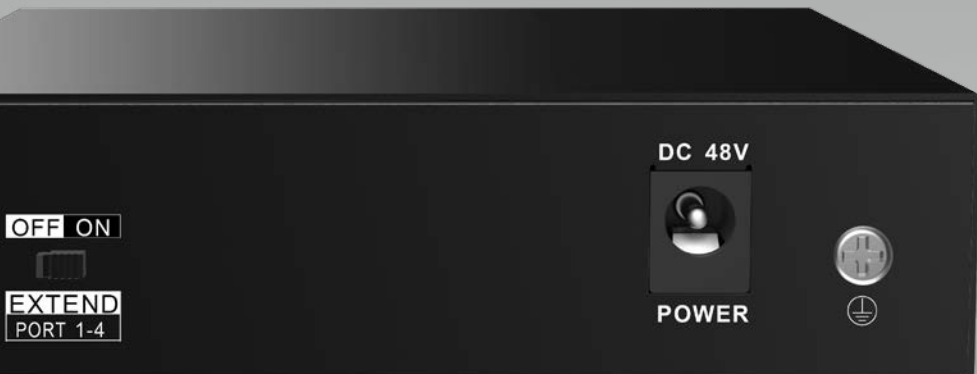

TRANSMISSION

With an incredible cost-to-performance ratio, HiLook cables and switches feature the most reliable performance for the price. The high-quality materials used in the network cables and coaxial cables make them extremely flame-resistant. The switches support a generous Power-over-Ethernet (PoE) distance – up to 250 meters – minimizing both network investment and maintenance efforts. Additionally, their 8-core technology guarantees stable power to the switches.