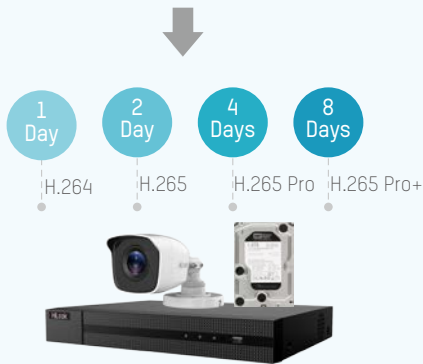

HDD storage time extended eightfold on average

H.265 Pro+, our latest high-efficiency video compression technology, helps users reduce costs on video storage. It has been designed specifically for Turbo HD DVRs.