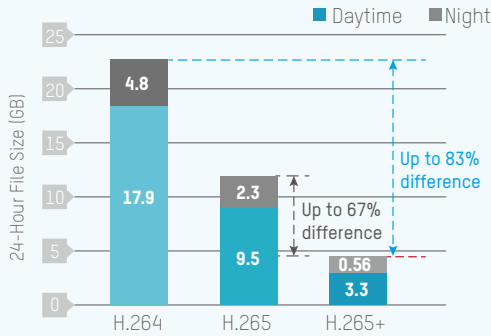

5 MP

SUPER-HIGH DEFINITION RESOLUTION

While most cost-efficient cameras provide 4 MP resolution, HiLook turns the image quality up a notch to a super-HD resolution of 5 MP, with wider coverage, less blind spots, and more details.

5 MP

2 MP

WDR

WIDE DYNAMIC RANGE FOR EXCELLENT IMAGING

Wide Dynamic Range (WDR) technology enables cameras to maintain image fidelity without detail loss when there is harsh backlighting. The 120 dB WDR integrated into HiLook's cameras ensures accurate on-screen color and detail even with backlit environments, where conventional cameras would capture only obscured silhouettes.

WDR off

WDR on

EXIR

EXTENDED INFRARED POWER

For 24-hour surveillance, at night, and in dark environments, infrared technology is essential. Hikvision's EXIR provides a higher luminous efficiency for infrared surveillance, improving images where and when it's critical. The amazing 130-foot (40-meter) range, combined with up to 5 MP super-HD imaging, makes EXIR the ultimate performer in demanding applications.

H.265+

HIKVISION'S OWN HIGH-EFFICIENCY CODEC

24-Hour recording file size (GB) comparing H.264, H.265, and H.265+

*Data was tested in a common scene; for reference only.

The H.265+ high-efficiency codec not only reduces bandwidth but also decreases storage requirements, improving overall system performance by up to 83%. Compared to H.265, H.265+ can double surveillance recording duration. And compared to H.264, it can support four times the number of video cameras – or more. HiLook saves you time and resources with H.265+.