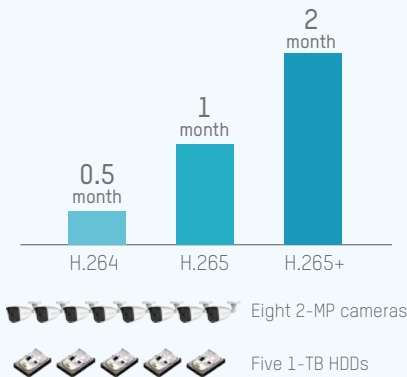

5 MP

SUPER-HIGH DEFINITION RESOLUTION

While most cost-efficient cameras provide 4 MP resolution, HiLook turns the image quality up a notch to a super-HD resolution of 5 MP, with wider coverage, less blind spots, and more details.

5 MP

2 MP

WDR

WIDE DYNAMIC RANGE FOR EXCELLENT IMAGING

Wide Dynamic Range (WDR) technology enables cameras to maintain image fidelity without detail loss when there is harsh backlighting. The 120 dB WDR integrated into HiLook's cameras ensures accurate on-screen color and detail even with backlit environments, where conventional cameras would capture only obscured silhouettes.

WDR off

WDR on

EXIR

EXTENDED INFRARED POWER

For 24-hour surveillance, at night, and in dark environments, infrared technology is essential. Hikvision's EXIR provides a higher luminous efficiency for infrared surveillance, improving images where and when it's critical. The amazing 130-foot (40-meter) range, combined with up to 5 MP super-HD imaging, makes EXIR the ultimate performer in demanding applications.

H.265+

HIKVISION'S OWN HIGH-EFFICIENCY CODEC

24-Hour recording file size (GB) comparing H.264, H.265, and H.265+

*Data was tested in a common scene; for reference only.

The H.265+ high-efficiency codec not only reduces bandwidth but also decreases storage requirements, improving overall system performance by up to 83%. Compared to H.265, H.265+ can double surveillance recording duration. And compared to H.264, it can support four times the number of video cameras – or more. HiLook saves you time and resources with H.265+.