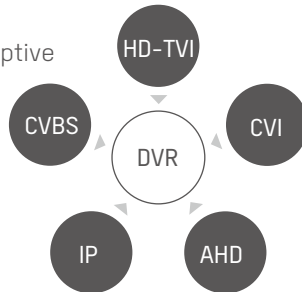

Select HiLook NVR models feature separate video channel output to two monitors at the same time through unique interfaces. This ensures monitoring of multiple channels simultaneously, and each channel can be displayed in a sub-window large enough for viewers to clearly see sharp image details.

**The maximum transmission distance is 2,625 feet (800 m) with HD 1080p resolution.*

SUPERIOR COMPATIBILITY

Wide compatibility with various components is critical to customers. That's why HiLook has been designed to work with an extensive range of products for a multitude of application possibilities.

4 in 1
switchable
output

5 in 1
self-adaptive
input

ULTRA-LOW-LIGHT PERFORMANCE

That dimly lit environment is no longer a problem with Hikvision's industry-leading, ultra-low-light technology, ensuring rich and colorful images in low-light scenarios – even down to 0.005 lux.