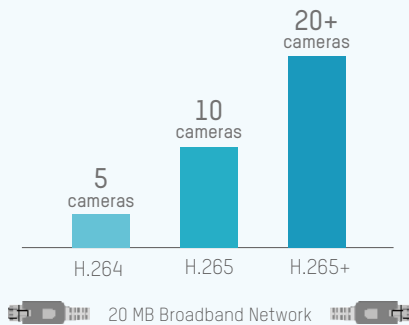

5 MP

SUPER-HIGH DEFINITION RESOLUTION

While most cost-efficient cameras provide 4 MP resolution, HiLook turns the image quality up a notch to a super-HD resolution of 5 MP, with wider coverage, less blind spots, and more details.

5 MP

2 MP

WDR

WIDE DYNAMIC RANGE FOR EXCELLENT IMAGING

Wide Dynamic Range (WDR) technology enables cameras to maintain image fidelity without detail loss when there is harsh backlighting. The 120 dB WDR integrated into HiLook's cameras ensures accurate on-screen color and detail even with backlit environments, where conventional cameras would capture only obscured silhouettes.

WDR off

WDR on

EXIR

EXTENDED INFRARED POWER

For 24-hour surveillance, at night, and in dark environments, infrared technology is essential. Hikvision's EXIR provides a higher luminous efficiency for infrared surveillance, improving images where and when it's critical. The amazing 130-foot (40-meter) range, combined with up to 5 MP super-HD imaging, makes EXIR the ultimate performer in demanding applications.

H.265+

HIKVISION'S OWN HIGH-EFFICIENCY CODEC

24-Hour recording file size (GB) comparing H.264, H.265, and H.265+

*Data was tested in a common scene; for reference only.

The H.265+ high-efficiency codec not only reduces bandwidth but also decreases storage requirements, improving overall system performance by up to 83%. Compared to H.265, H.265+ can double surveillance recording duration. And compared to H.264, it can support four times the number of video cameras – or more. HiLook saves you time and resources with H.265+.